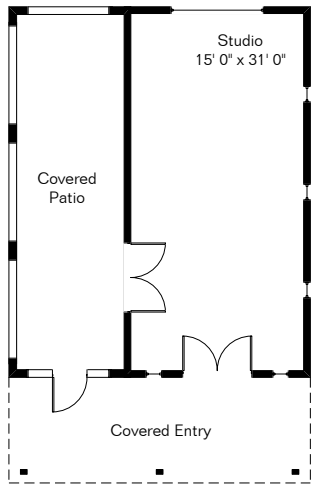

1301 E Calle Elena

The square footages and room size information are deemed to be reliable but are not guaranteed and should be independently verified.

Studio

Studio & Guest House are farther from house than shown

Guest House

Pool & Spa Area

Lower Level

Main House 4,395 Sq Ft
 Guest House 1,159 Sq Ft
 Studio 520 Sq Ft
 Total Living Area 6,074 Sq Ft
 Workshop 519 Sq Ft
 Garage 504 Sq Ft

Site Visit April 2013

Copyright 2013 Floor Plans First! LLC
 All Rights Reserved.