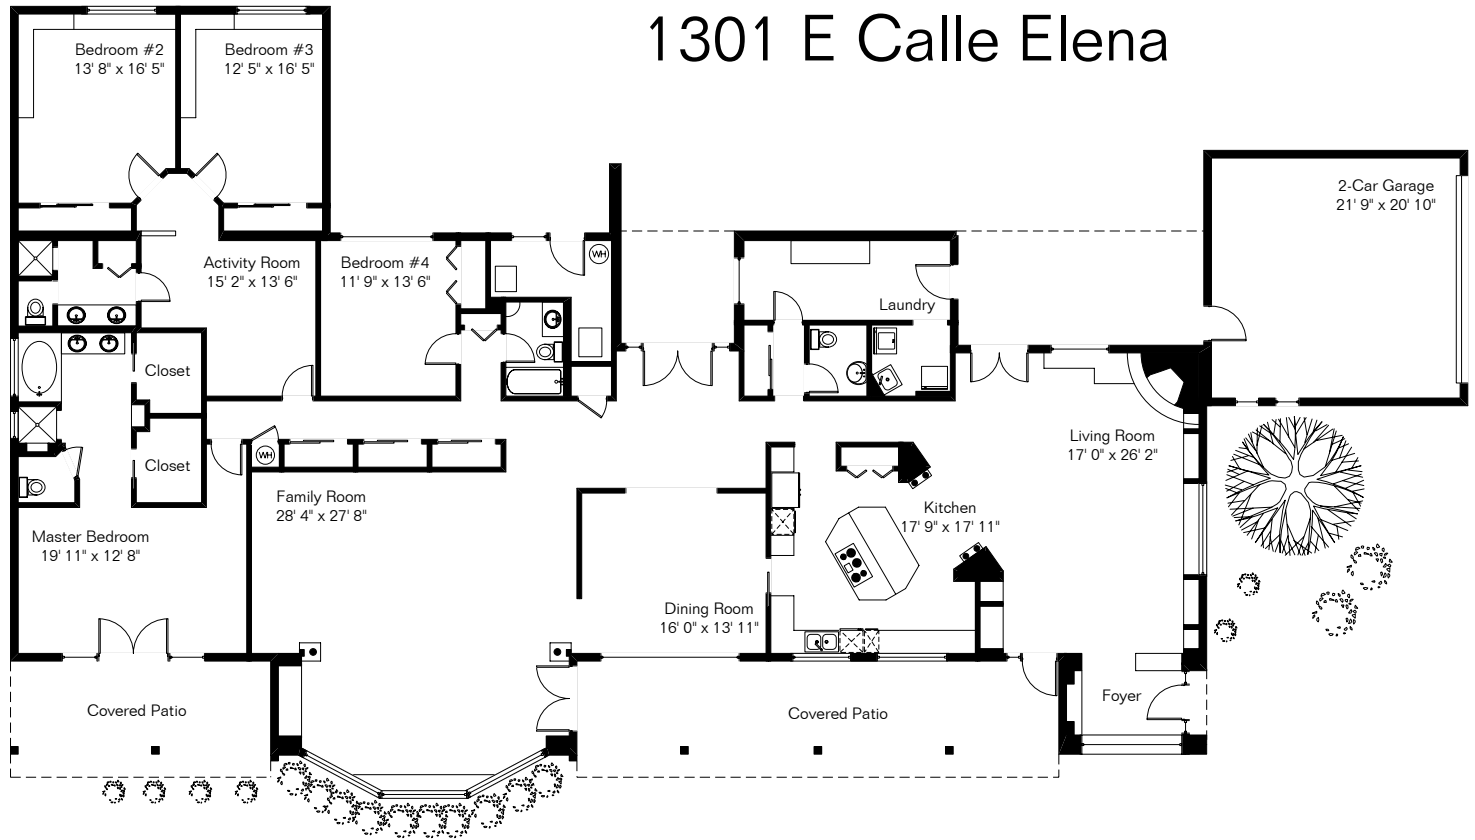

1301 E Calle Elena

The square footages and room size information are deemed to be reliable but are not guaranteed and should be independently verified.

Studio

Studio & Guest House are farther from house than shown

Guest House

Pool & Spa Area

Lower Level

Main House 4,395 Sq Ft
 Guest House 1,159 Sq Ft
 Studio 520 Sq Ft
 Total Living Area 6,074 Sq Ft
 Workshop 519 Sq Ft
 Garage 504 Sq Ft

Site Visit April 2013

Copyright 2013 Floor Plans First! LLC
 All Rights Reserved.