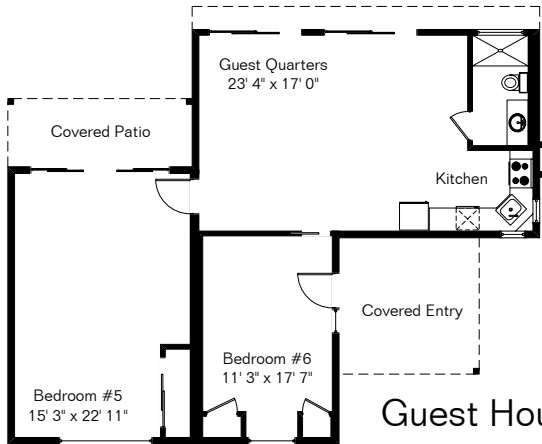

1301 E Calle Elena

The square footages and room size information are deemed to be reliable but are not guaranteed and should be independently verified.

Studio

Studio & Guest House are farther from house than shown

Guest House

Pool & Spa Area

Lower Level

Main House 4,395 Sq Ft
 Guest House 1,159 Sq Ft
 Studio 520 Sq Ft
 Total Living Area 6,074 Sq Ft
 Workshop 519 Sq Ft
 Garage 504 Sq Ft

Site Visit April 2013

Copyright 2013 Floor Plans First! LLC
 All Rights Reserved.